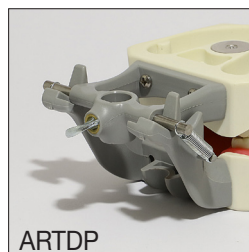

Here are some of our products that we have tailored to help you continue your training at home.

**Mount Pack: (you already have a model from us)**

Hinge/Articulator for Model (ARTDP), Bench Mount (ODBM)  
Or Head Rest Mount (ODHM2ND)

See how to set up your model on our mount,  
by clicking on the link below  
<https://www.youtube.com/watch?v=NoSvuPjqbjo>

ARTDP

ODBM

**Dental Unit Pack: (you need a unit for home simulation use)**

Dental Unit – for simulation use. Includes high speed, slow speed handpieces,  
suction and triplex in a portable case (DU0012)  
Head Rest mount or bench mount (ODHM2ND/ODBM)

### Local Anaesthesia Training Pack:

Local Anaesthesia Manikin with Bench Mount and Dental Syringe (LAMANBM)  
 Local Anaesthesia Manikin with Head Rest Mount and Dental Syringe (LAMANHR)

We have Paedo, Adult and Perio models which you can couple with a mount to allow you to continue to practise your indirect vision.